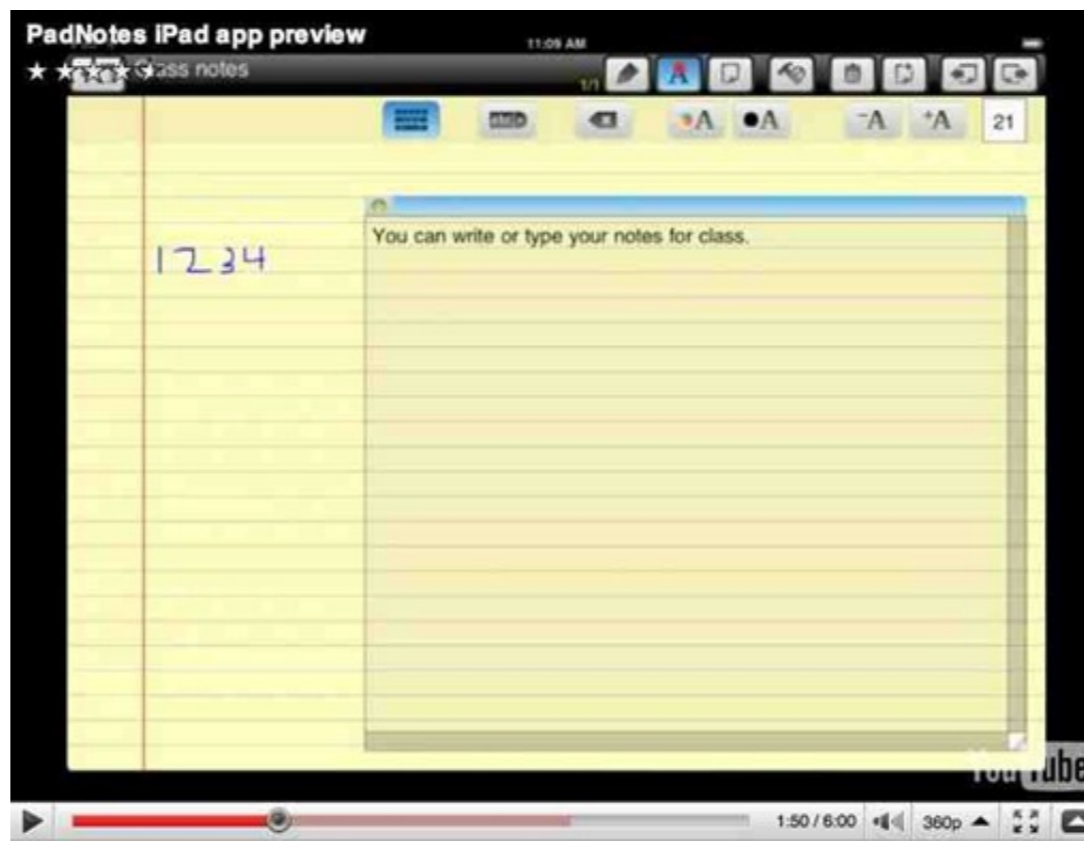

Download from
Dreamstime.com
This watermarked comp image is for previewing purposes only.

ID 2468711
© Milan Surkala | Dreamstime.com

[Sato Label Gallery Easy 3 Crack 4 193 Private Installer Div](#)

[Sato Label Gallery Easy 3 Crack 4 193 Private Installer Div](#)

Download from
Dreamstime.com
This watermarked comp image is for previewing purposes only.

ID 2468711
© Milan Surkala | Dreamstime.com

Albums can be created and managed through the backend image library tool. They can be inserted ... Sato Label Gallery Easy 3 Crack 4 193 Private Installer Div.. User instructions for DeltaVision Core include the following publications: Document ... To make the information provided in this manual as easy as possible for you to ... Precision's benchmark deconvolution (512 × 512 × 64) required 3 hours of ... Saving Image Data describes how to set up a personal data folder and how to. DOI 10.1007/978-3-642-24106-2. Springer Heidelberg Dordrecht London New York. Library of Congress Control Number: Applied for. CR Subject Classification JUN 3 0 2010 ... To promulgate the Base Regulations for Marine Corps Base, ... MCCS Financial Management Division. 3-6 ... Supplies consist of personal support equipment, command support ... (5) Provides administrative photography, to include promotion photos, ... on a liCense Or registrants tag issued for that animal.. ISBN 978-92-3-100201-4 Suggested citation: WWAP (United Nations World Water ... for Natural Sciences, Blanca Jiménez-Cisneros, Director of the Division of ... 8% of industrial and municipal wastewater undergoes treatment of any kind (Sato ... 2.1 2030 Agenda for Sustainable Development On 25 September 2015, 193 ...